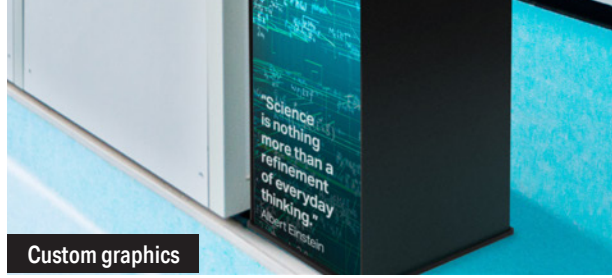

Designed to **declutter**

Before

After: Pedestal unit rear view

takeform

After: Pedestal unit front view

Custom graphics

Dispense and store spray bottles and cleaning towels in a neat, orderly unit that complements your space and can be placed anywhere you need it.

Countertop

Size: 17.5" w X 11.8" h X 14.5" d
 Price: \$195
 Add \$20 for assembly

Pedestal

Size: 17.5" w x 35.8" h x 14.5" d
 Price: \$495
 Add \$30 for assembly

Choose from five standard finishes, a custom laminate, or custom graphics

Black

Configure to fit your space

- Available in pedestal or countertop units
- Choose from three frame colors
- Select from five standard laminate finishes or specify a custom laminate to match your aesthetic
- Specify custom graphic panels to enhance your space, display your brand, or make a statement