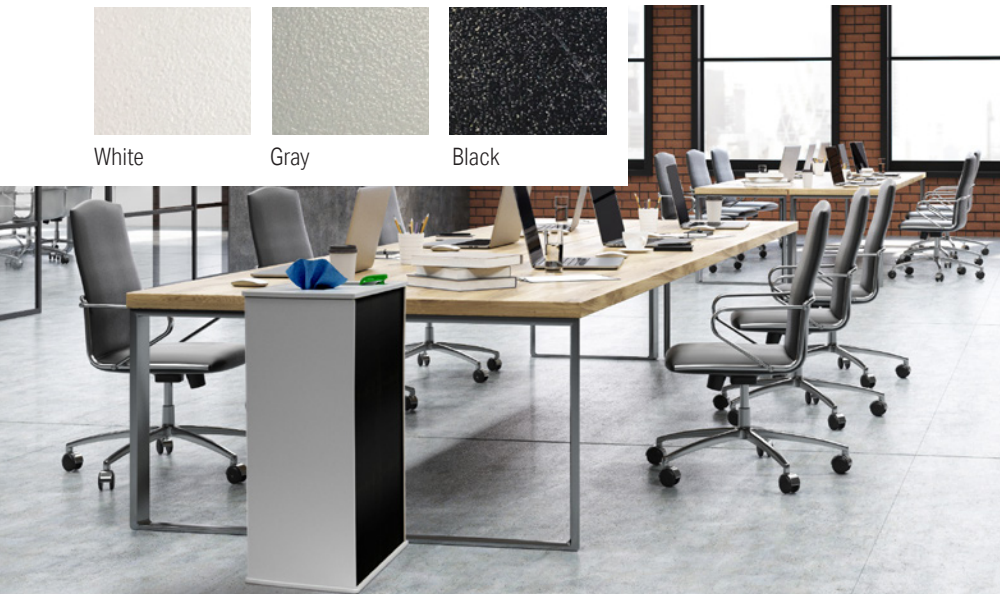

Black

Configure to fit your space

- Available in pedestal or countertop units
- Choose from three frame colors
- Select from five standard laminate finishes or specify a custom laminate to match your aesthetic
- Specify custom graphic panels to enhance your space, display your brand, or make a statement